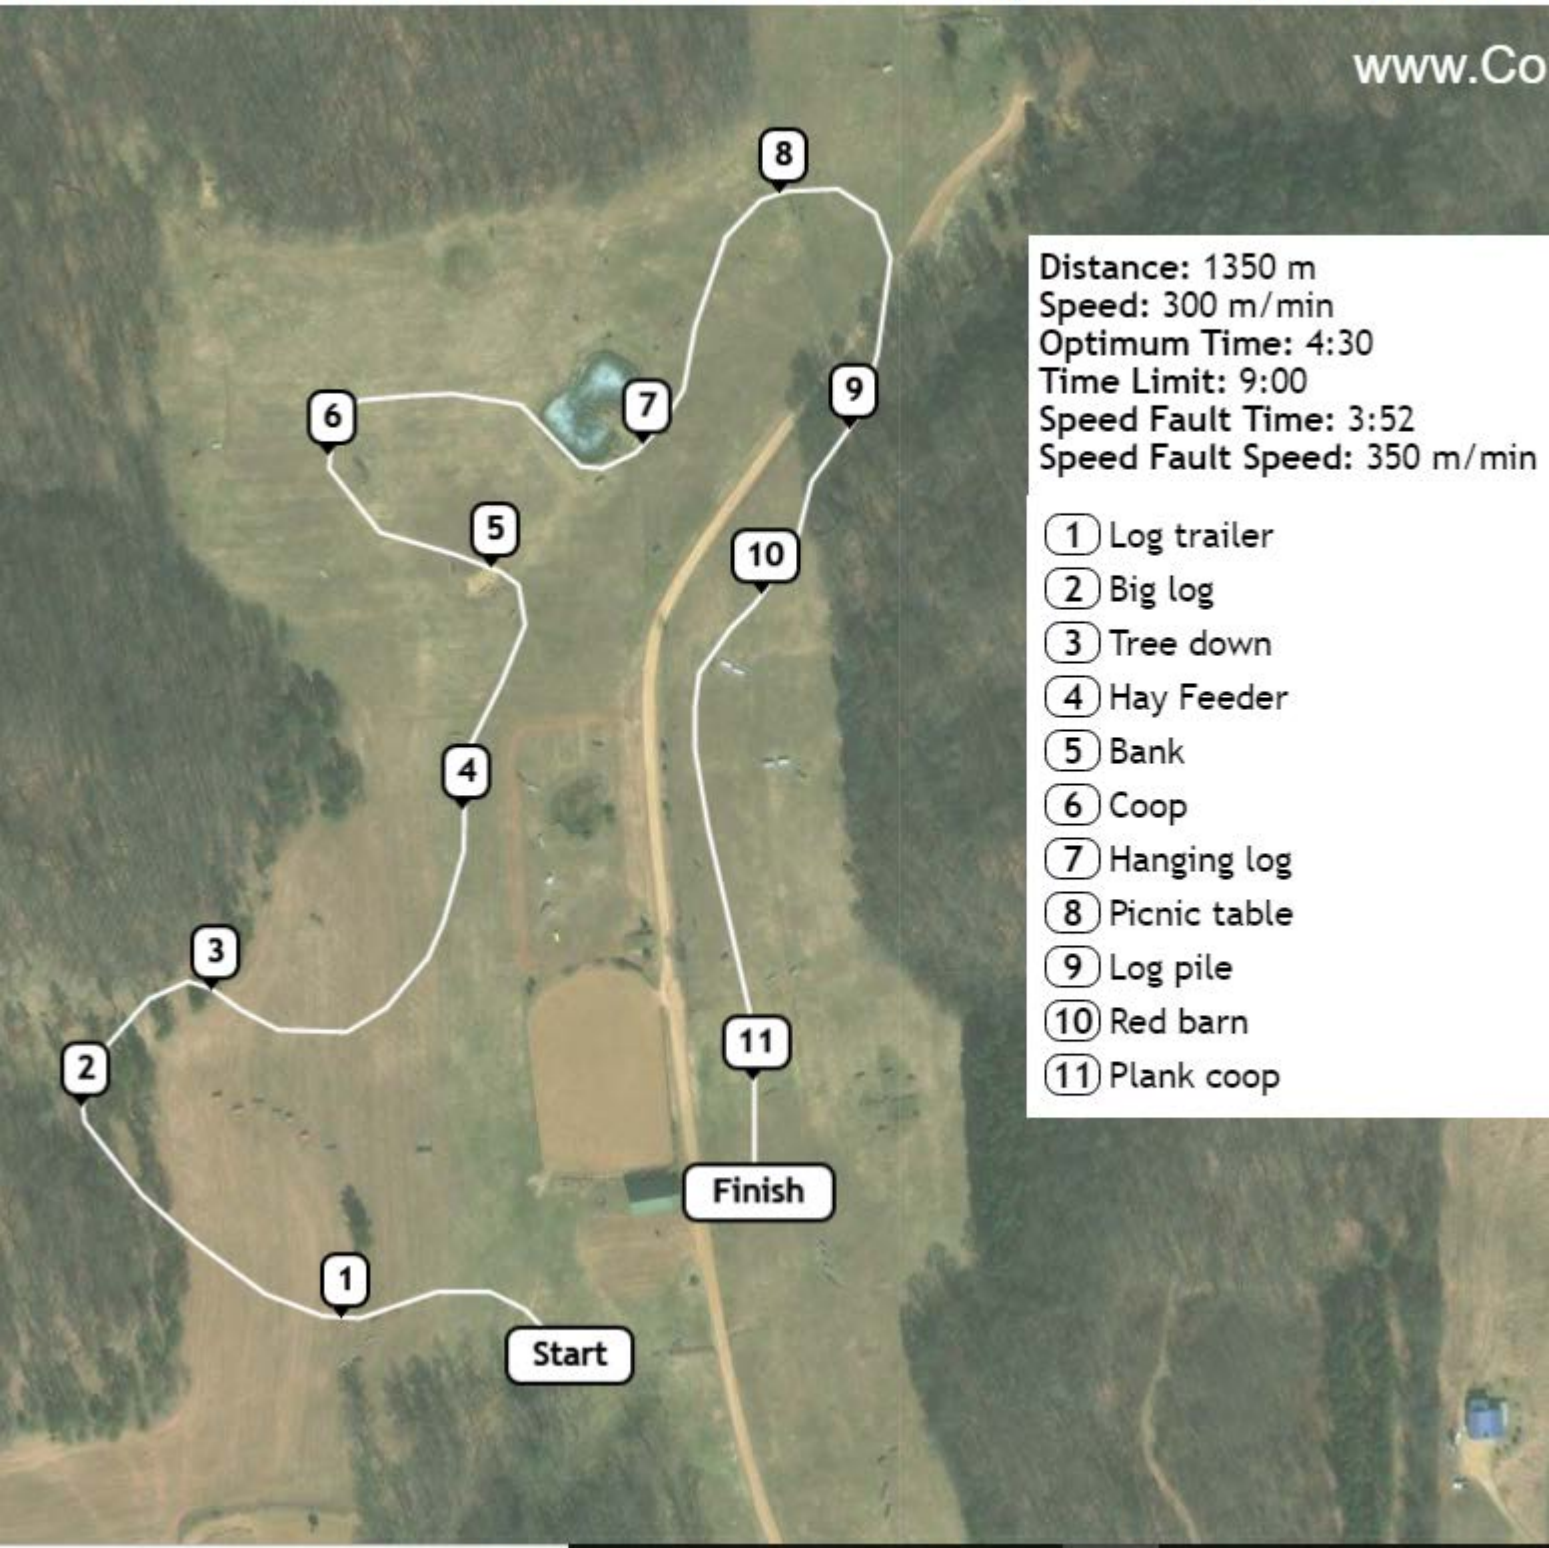

-----Otter Creek HT Starter----- (ID: 13371) - Starter

Distance: 1350 m
Speed: 300 m/min
Optimum Time: 4:30
Time Limit: 9:00
Speed Fault Time: 3:52
Speed Fault Speed: 350 m/min

- ① Log trailer
- ② Big log
- ③ Tree down
- ④ Hay Feeder
- ⑤ Bank
- ⑥ Coop
- ⑦ Hanging log
- ⑧ Picnic table
- ⑨ Log pile
- ⑩ Red barn
- ⑪ Plank coop